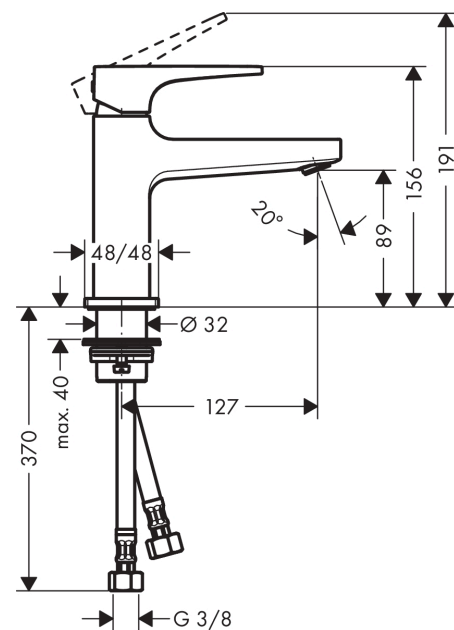

Metropol

Single lever basin mixer 100 with lever handle for hand washbasins with push-open waste set

Surfaces: **Brushed Bronze** Article Number: **32500140**

Description

product features

- consists of: single lever basin mixer, waste set
- ComfortZone 100
- projection 127 mm
- spray type: normal spray
- maximum flow rate at 3 bar: 5 l/min
- ceramic cartridge
- temperature limitation adjustable
- suitable for continuous flow water heaters
- push-open waste set G 1¼
- material waste set: metal
- connection type: G ¾ connections
- connection dimension: DN15

Technology

Design awards

Product image

Scale drawing

Flowchart

Metropol

Single lever basin mixer 100 with lever handle for hand washbasins with push-open waste set

Surfaces: **Brushed Bronze** Article Number: **32500140**

Exploded Drawing

Year of production: >07/19

Metropol**Single lever basin mixer 100 with lever handle for hand washbasins with push-open waste set**Surfaces: **Brushed Bronze** Article Number: **32500140****Spare part list**

Year of production: >07/19

Pos.	Description	Article Number	Price	PU
1	handle	92995140	-	1
2	screw cover	95704000	-	1
3	flange	92625140	-	1
4	nut	92689000	-	1
5	O-ring 27x1,5	92527000	-	1
6	cartridge, assy	97685000	-	1
7	seal	98865000	-	1
8	adapter for cartridge	92628000	-	1
9	adapter for cartridge	98866000	-	1
10	O-ring 23x2	98398000	-	1
11	aerator M24x1 (5 l/min)	92996000	-	1
12	service tool	95661000	-	1
13	O-ring 32x1,5	92936000	-	1
14	escutcheon	93048140	-	1
15	fixing set (Ø 32)	13961000	-	1
16	flat seal	98749000	-	1
17	lever collar	97548000	-	1
18	connection hose 450 mm M8x0,75 G3/8	97206000	-	1
19	O-ring 6,6x1,6	93019000	-	1
a	push-open waste set	50100140	-	1
b	fixation extension 35 mm	13898000	-	1