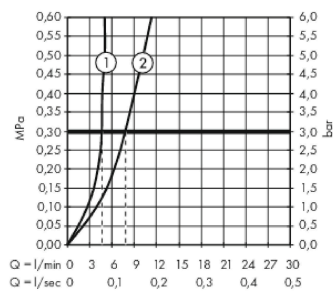

Metropol

Single lever basin mixer 100 with lever handle for hand washbasins with push-open waste set

Surfaces: **Brushed Bronze** Article Number: **32500140**

Description

product features

- consists of: single lever basin mixer, waste set
- ComfortZone 100
- projection 127 mm
- spray type: normal spray
- maximum flow rate at 3 bar: 5 l/min
- ceramic cartridge
- temperature limitation adjustable
- suitable for continuous flow water heaters
- push-open waste set G 1¼
- material waste set: metal
- connection type: G ¾ connections
- connection dimension: DN15

Technology

Design awards

Product image

Scale drawing

Flowchart

Metropol

Single lever basin mixer 100 with lever handle for hand washbasins with push-open waste set

Surfaces: **Brushed Bronze** Article Number: **32500140**