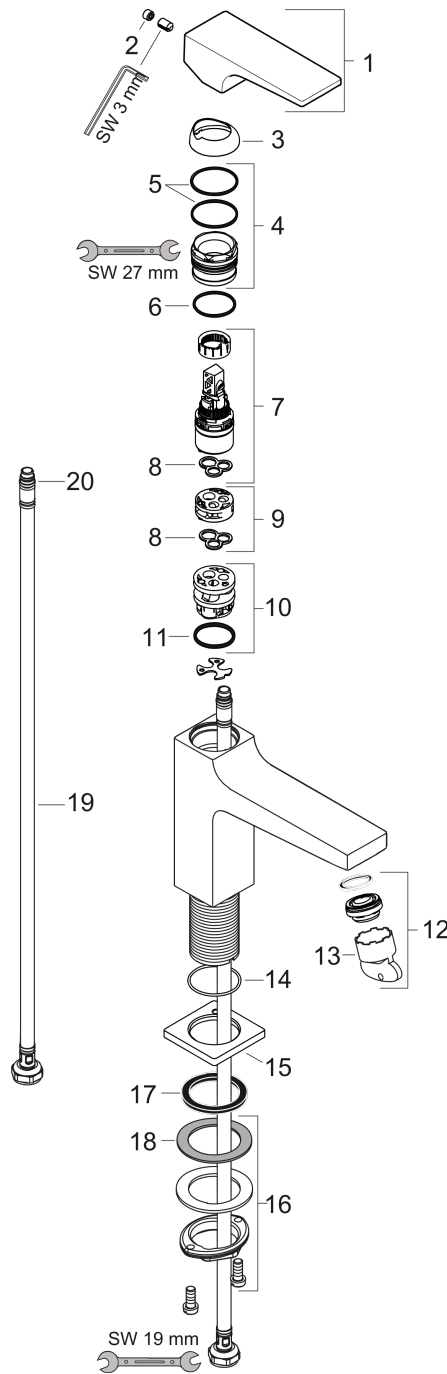

Metropol

Single lever basin mixer 100 with lever handle for hand washbasins with push-open waste set

Surfaces: **Brushed Bronze** Article Number: **32500140**

Description

product features

- consists of: single lever basin mixer, waste set
- ComfortZone 100
- projection 127 mm
- spray type: normal spray
- maximum flow rate at 3 bar: 5 l/min
- ceramic cartridge
- temperature limitation adjustable
- suitable for continuous flow water heaters
- push-open waste set G 1¼
- material waste set: metal
- connection type: G ¾ connections
- connection dimension: DN15

Technology

Design awards

Product image

Scale drawing

Flowchart

Metropol

Single lever basin mixer 100 with lever handle for hand washbasins with push-open waste set

Surfaces: **Brushed Bronze** Article Number: **32500140**

Exploded Drawing

Year of production: >07/19

Metropol**Single lever basin mixer 100 with lever handle for hand washbasins with push-open waste set**Surfaces: **Brushed Bronze** Article Number: **32500140****Spare part list**

Year of production: >07/19

Pos.	Description	Article Number	Price	PU
1	handle	92995140	-	1
2	screw cover	95704000	-	1
3	flange	92625140	-	1
4	nut	92689000	-	1
5	O-ring 27x1,5	92527000	-	1
6	cartridge, assy	97685000	-	1
7	seal	98865000	-	1
8	adapter for cartridge	92628000	-	1
9	adapter for cartridge	98866000	-	1
10	O-ring 23x2	98398000	-	1
11	aerator M24x1 (5 l/min)	92996000	-	1
12	service tool	95661000	-	1
13	O-ring 32x1,5	92936000	-	1
14	escutcheon	93048140	-	1
15	fixing set (Ø 32)	13961000	-	1
16	flat seal	98749000	-	1
17	lever collar	97548000	-	1
18	connection hose 450 mm M8x0,75 G3/8	97206000	-	1
19	O-ring 6,6x1,6	93019000	-	1
a	push-open waste set	50100140	-	1
b	fixation extension 35 mm	13898000	-	1